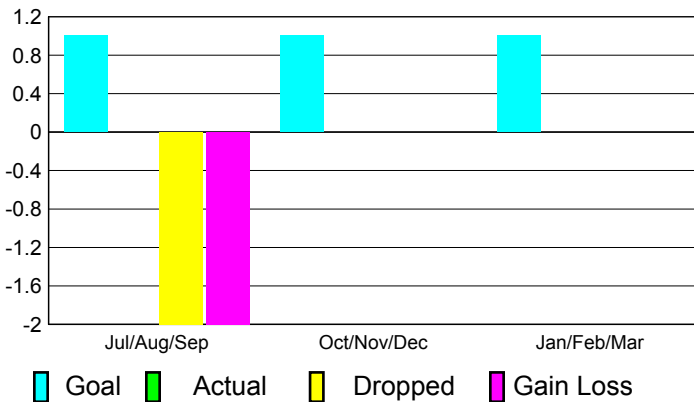

2010-2011 GMT Reports for District (or Undistricted) **District 28 T**

GMT: **Jeff Kriz**

Location: **UTAH**

GMT CA: **1**

CLUBS

Club Results 2010-2011

Clubs 2009-2010

Month	New Club Goal	Actual New Clubs	Actual Dropped Clubs	Gain/Loss of Clubs	Gain/Loss of Clubs
Jul/Aug/Sep	1	0	-2	-2	0
Oct/Nov/Dec	1	0	0	0	0
Jan/Feb/Mar	1	0	0	0	0
Totals	3	0	-2	-2	0

Club Results 2010-2011

Goal, New, Dropped, Gain/Loss

Comparison of Club Gain/Loss

Current Year Compared to the Previous Year

YTD Status Quo Clubs 2010-2011

Status Quo Clubs Compared to Status Quo Members

MEMBERSHIP