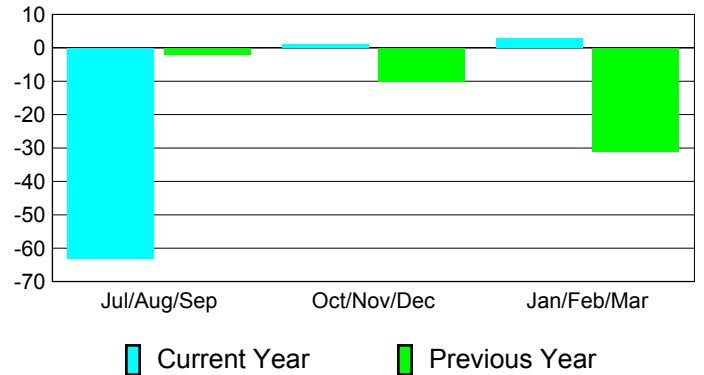

Membership Results 2010-2011

Membership 2009-2010

Month	Net Memb Goal	Actual New Memb	Actual Dropped Memb	Gain/Loss of Memb	Gain/Loss of Memb
Jul/Aug/Sep	10	32	-95	-63	-2
Oct/Nov/Dec	19	23	-22	1	-10
Jan/Feb/Mar	19	29	-26	3	-31
Totals	48	84	-143	-59	-43

Membership Results 2010-2011

Goal, New, Dropped, Gain/Loss

Comparison of Membership Gain/Loss

Current Year Compared to the Previous Year

Gender Comparison 2010-2011

Jul/Aug/Sep

Oct/Nov/Dec

Jan/Feb/Mar