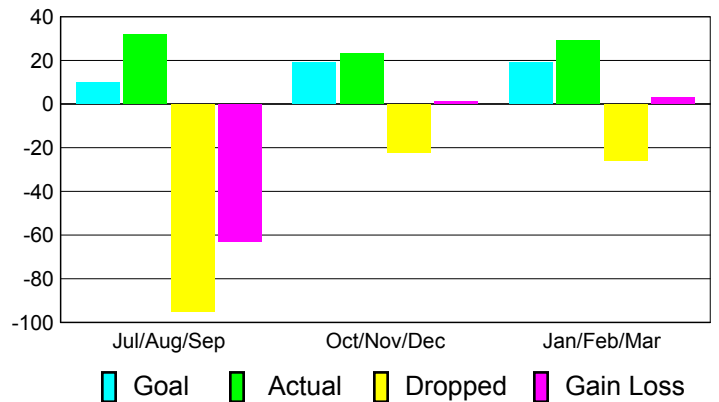

Membership Results 2010-2011

Goal, New, Dropped, Gain/Loss

Comparison of Membership Gain/Loss

Current Year Compared to the Previous Year